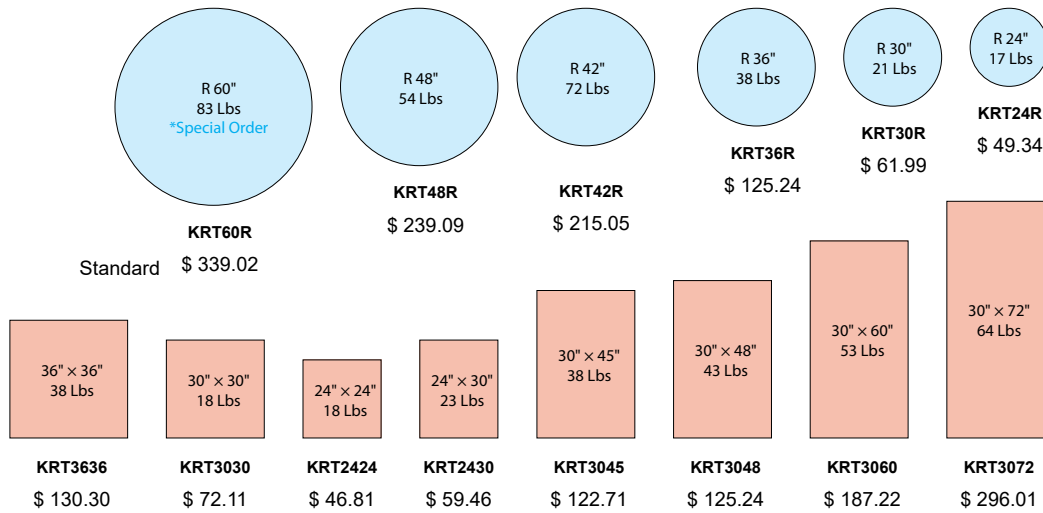

CONTACT US

WEB:
www.mkldfurniture.com
MKLD@mkldfurnitureusa.com

PHONE:
TEL: 770-368-1360
FAX: 770-368-1367