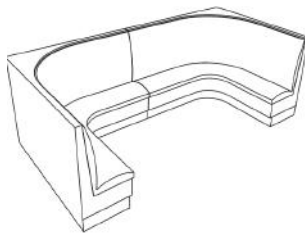

Deuce Single

Model	Height	Weight	Standard Vinyl
36-PB-DS	36"	53 Lbs	$ 606.00
42-PB-DS	42"	65 Lbs	$ 630.00
48-PB-DS	48"	76 Lbs	$ 736.00

1/2 Circle

Model	Height	Weight	Standard Vinyl
36-PB-1/2C	36"	281 Lbs	$ 2470.00
42-PB-1/2C	42"	317 Lbs	$ 2903.00
48-PB-1/2C	48"	326 Lbs	$ 3357.00