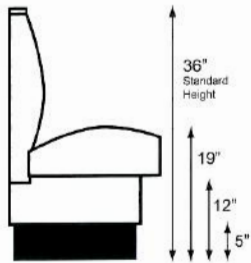

# MKLD BOOTH SEATING

## Standard Height

## Bar Height

### 3/4 Circle Booth

Side View

45.5" Standard Return Length