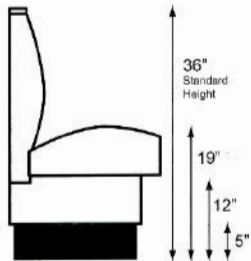

1/2 Circle Booth

Side View