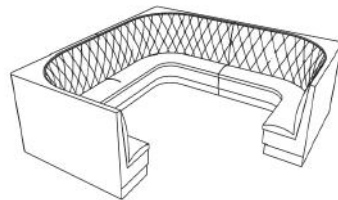

3/4 Circle

Model	Height	Weight	Standard Vinyl
36-DT-3/4C	36"	450 Lbs	$ 6250.00
42-DT-3/4C	42"	460 Lbs	$ 6990.00
48-DT-3/4C	48"	485 Lbs	$ 8038.00

CONTACT US

WEB:
www.mkldfurniture.com
MKLD@mkldfurnitureusa.com

PHONE:
TEL: 770-368-1360
FAX: 770-368-1367