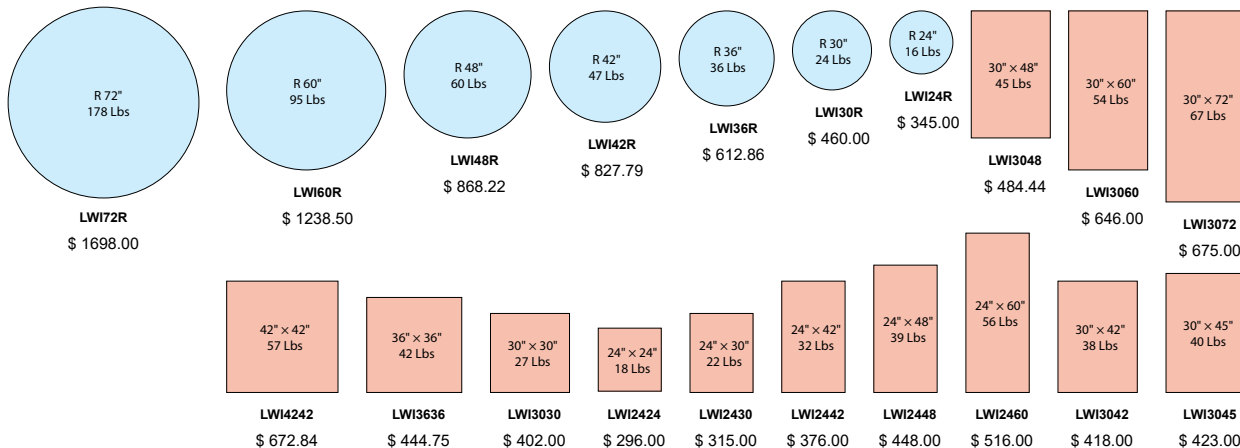

ECON LAMINATE (STANDARD) Minimum Order: 5pcs

CONTACT US

WEB:
www.mklfurniture.com
MKLD@mklfurnitureusa.com

PHONE:
TEL: 770-368-1360
FAX: 770-368-1367