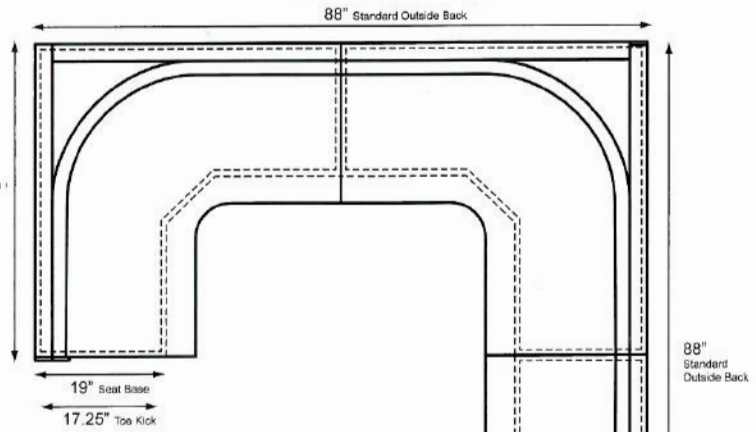

## Standard Height

## Bar Height

### 3/4 Circle Booth

Side View

45.5" Standard Return Length