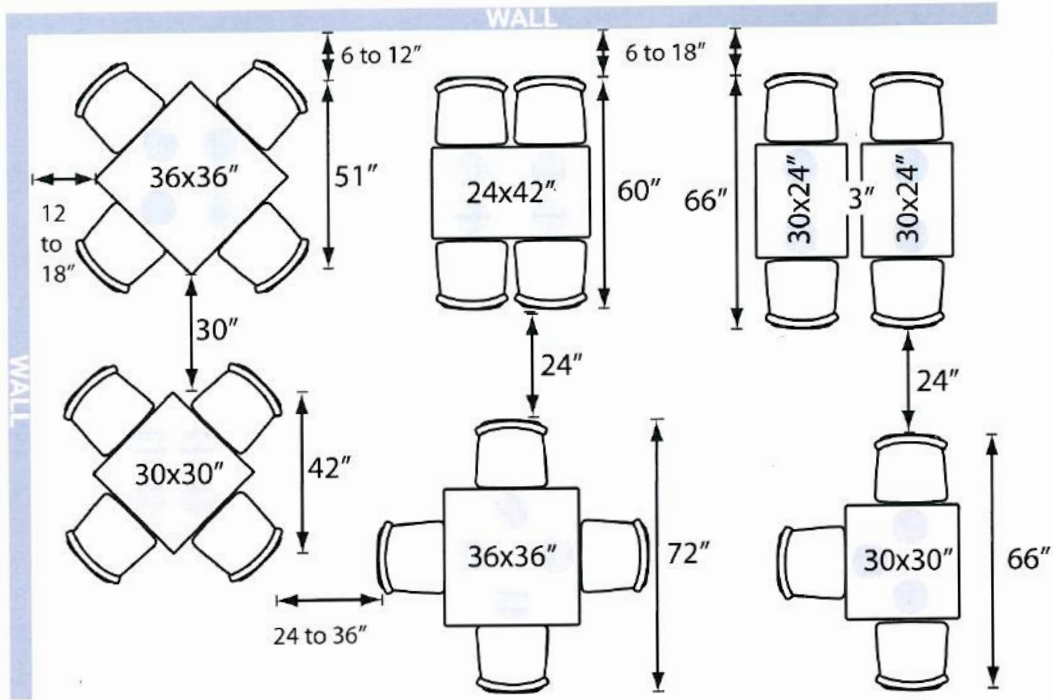

CONTACT US

WEB:
www.mkldfurniture.com
MKLD@mkldfurnitureusa.com

PHONE:
TEL: 770-368-1360
FAX: 770-368-1367