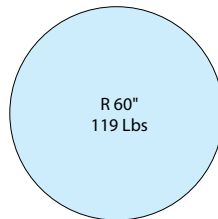

## AVAILABLE COLOR

NATURAL

CHERRY

MAHOGANY

WALNUT

R 60"  
119 Lbs

**MVT60R**  
\$ 962.40

R 48"  
76 Lbs