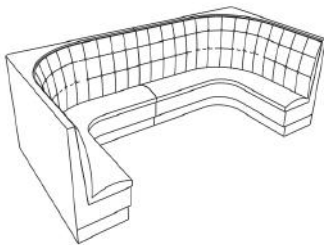

Deuce Single

Model	Height	Weight	Standard Vinyl
36-BT-DS	36"	53 Lbs	$ 842.00
42-BT-DS	42"	65 Lbs	$ 899.00
48-BT-DS	48"	76 Lbs	$ 995.00

1/2 Circle

Model	Height	Weight	Standard Vinyl
36-BT-1/2C	36"	281 Lbs	$ 3936.00
42-BT-1/2C	42"	317 Lbs	$ 4526.00
48-BT-1/2C	48"	326 Lbs	$ 5209.00