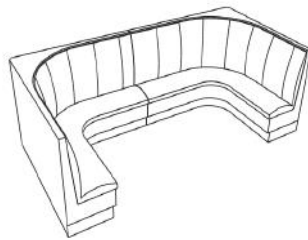

Deuce Single

Model	Height	Weight	Standard Vinyl
36-V3CB-DS	36"	53 Lbs	$ 636.00
42-V3CB-DS	42"	65 Lbs	$ 658.00
48-V3CB-DS	48"	76 Lbs	$ 690.00

1/2 Circle

Model	Height	Weight	Standard Vinyl
36-V3CB-1/2C	36"	281 Lbs	$ 2840.00
42-V3CB-1/2C	42"	317 Lbs	$ 3266.00
48-V3CB-1/2C	48"	326 Lbs	$ 3755.00