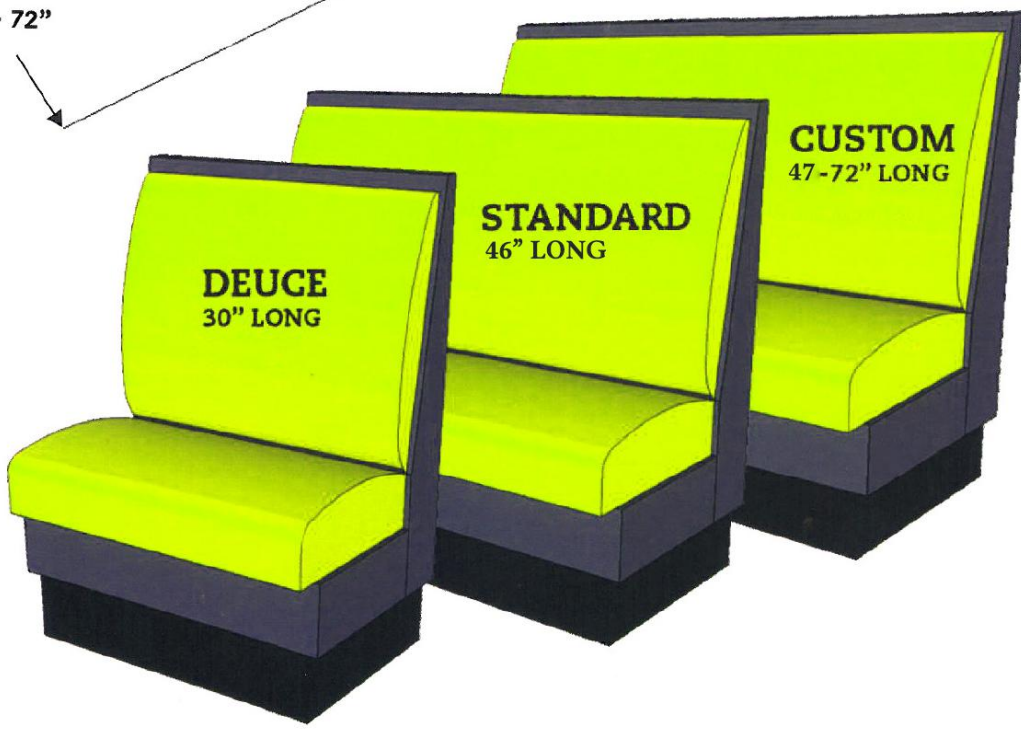

## *With Convenience*

CONTACT US

WEB:  
[www.mkldfurniture.com](http://www.mkldfurniture.com)  
[MKLD@mkldfurnitureusa.com](mailto:MKLD@mkldfurnitureusa.com)

PHONE:  
 TEL: 770-368-1360  
 FAX: 770-368-1367