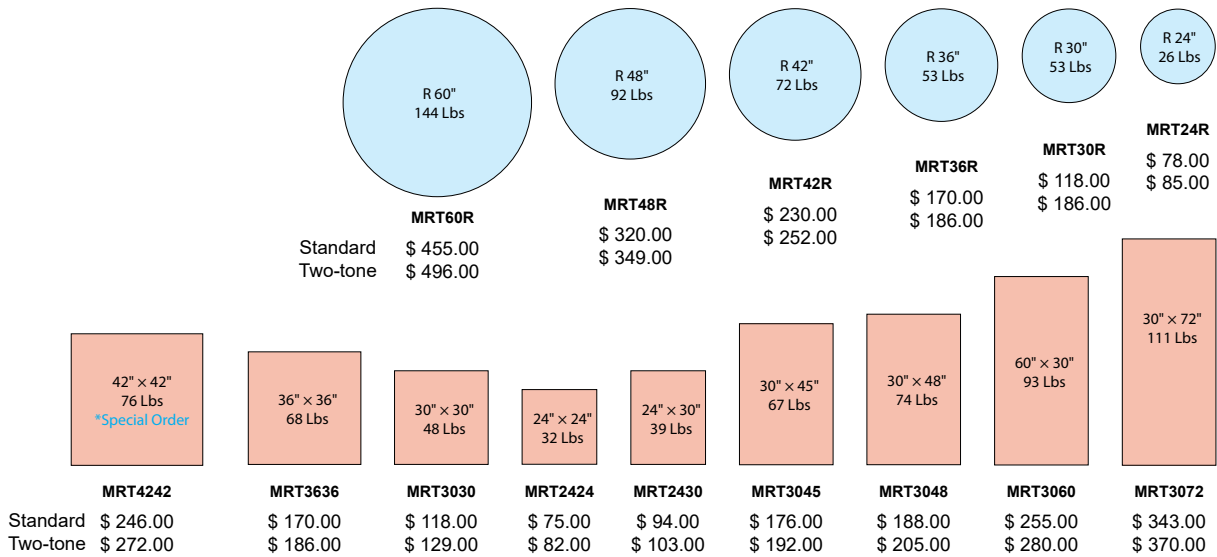

TWO-TONE
AVAILABLE COLOR

MAHOGANY

STANDARD
AVAILABLE COLOR

NATURAL

MAHOGANY

CHERRY

WALNUT