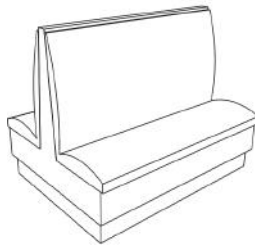

Double

Model	Height	Weight	Standard Vinyl
36-PB-D	36"	85 Lbs	$ 977.00
42-PB-D	42"	113 Lbs	$ 1158.00
48-PB-D	48"	150 Lbs	$ 1317.00