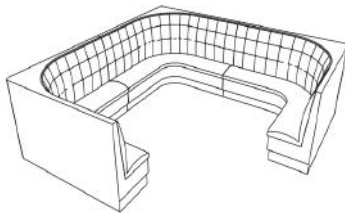

3/4 Circle

Model	Height	Weight	Standard Vinyl
36-BT-3/4C	36"	450 Lbs	$ 5524.00
42-BT-3/4C	42"	460 Lbs	$ 6049.00
48-BT-3/4C	48"	485 Lbs	$ 6956.00

CONTACT US

WEB:
www.mkldfurniture.com
MKLD@mkldfurnitureusa.com

PHONE:
TEL: 770-368-1360
FAX: 770-368-1367