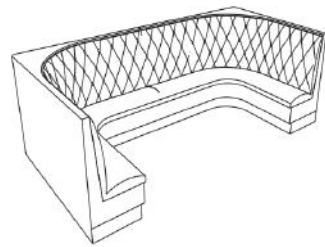

Deuce Single

Model	Height	Weight	Standard Vinyl
36-DT-DS	36"	53 Lbs	$ 868.00
42-DT-DS	42"	65 Lbs	$ 998.00
48-DT-DS	48"	76 Lbs	$ 1130.00

1/2 Circle

Model	Height	Weight	Standard Vinyl
36-DT-1/2C	36"	281 Lbs	$ 4526.00
42-DT-1/2C	42"	317 Lbs	$ 5206.00
48-DT-1/2C	48"	326 Lbs	$ 5986.00