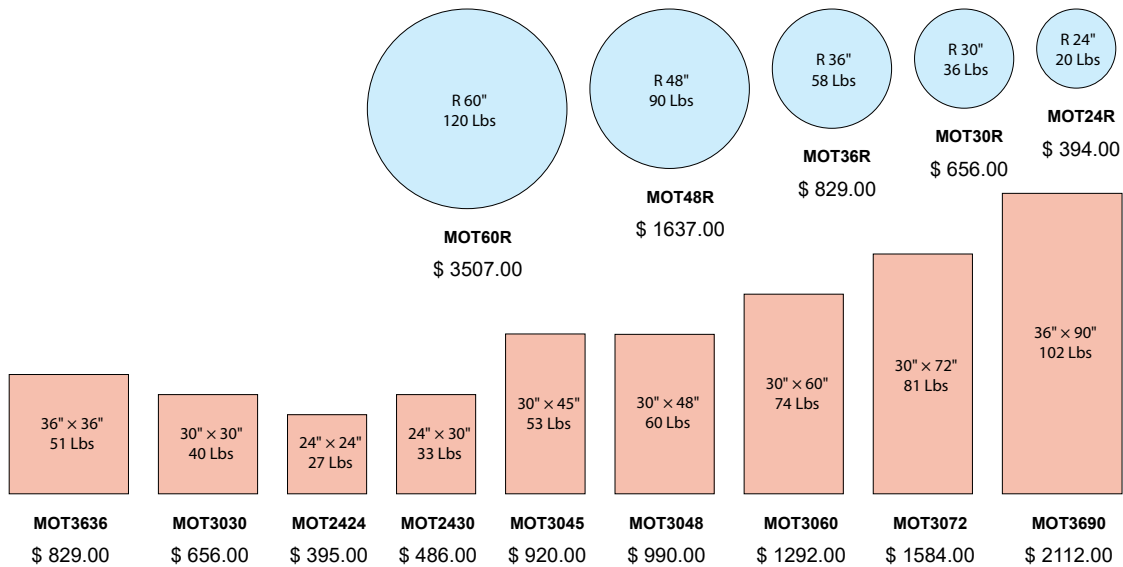

## AVAILABLE COLOR

NATURAL

CHERRY

MAHOGANY

DARK MAHOGANY

WALNUT

BLACK