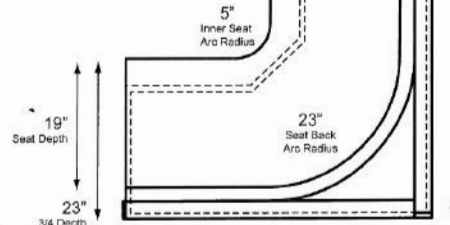

## Bar Height

### 3/4 Circle Booth

Side View

45.5" Standard Return Length

### 1/2 Booth

Top View