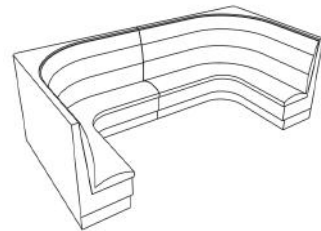

1/2 Circle

Model	Height	Weight	Standard Vinyl
36-H3CB-1/2C	36"	281 Lbs	$ 4526.00
42-H3CB-1/2C	42"	317 Lbs	$ 4237.00
48-H3CB-1/2C	48"	326 Lbs	$ 4873.00