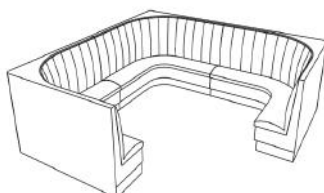

3/4 Circle

Model	Height	Weight	Standard Vinyl
36-V6CB-3/4C	36"	450 Lbs	$ 3999.00
42-V6CB-3/4C	42"	460 Lbs	$ 4568.00
48-V6CB-3/4C	48"	485 Lbs	$ 6745.00

CONTACT US

WEB:
www.mkldfurniture.com
MKLD@mkldfurnitureusa.com

PHONE:
TEL: 770-368-1360
FAX: 770-368-1367