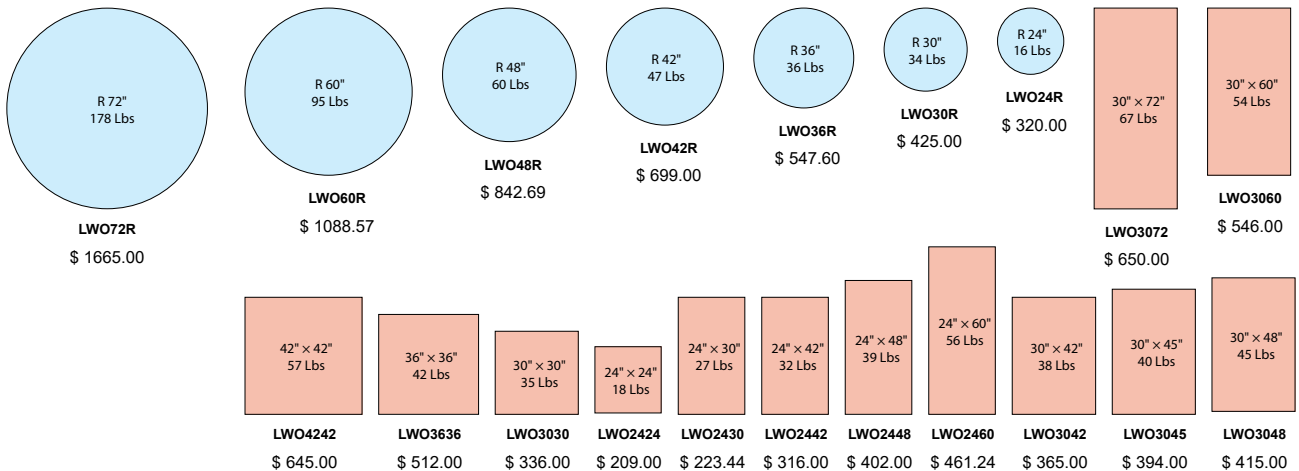

ECON LAMINATE (STANDARD) Minimum Order: 5pcs