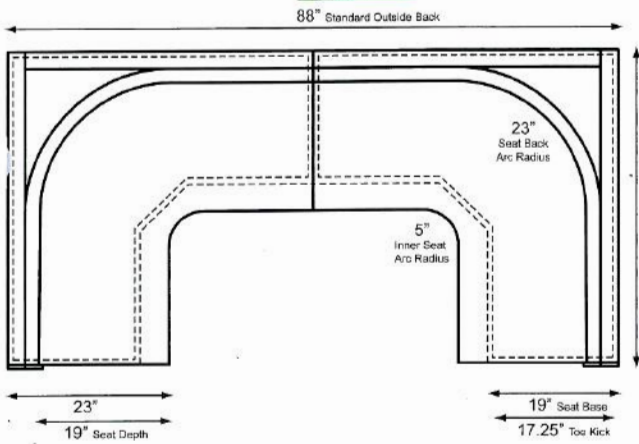

## Standard Height

## Bar Height

### 3/4 Circle Booth

Side View

45.5" Standard Return Length

### 1/2 Booth

Top View