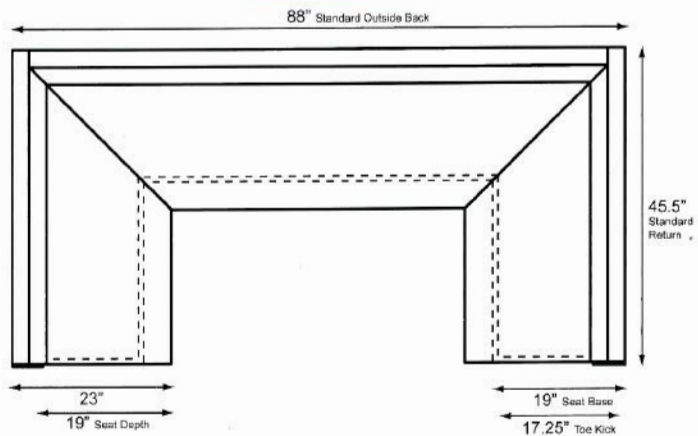

1/2 Circle Booth

Side View